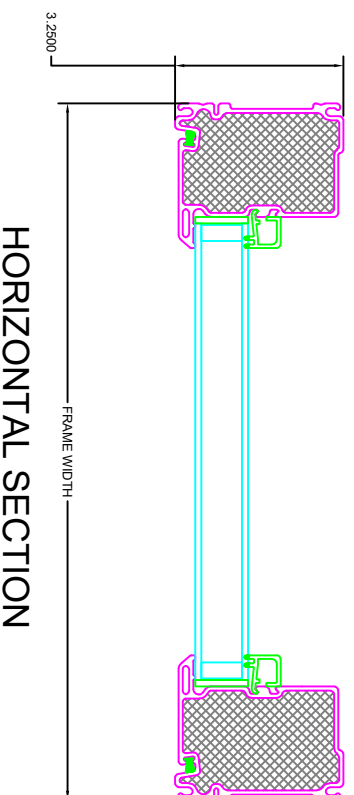

HORIZONTAL SECTION

Enerlux Windows & Doors
1350 Pine Street
Ontario, CA 91764
402-205-3055

Size:	1:1	Item:	Fixed Casement
Date:	12/20/20	Drawing:	Cross Section
Drawn By:	LM	Additional:	Double Pane