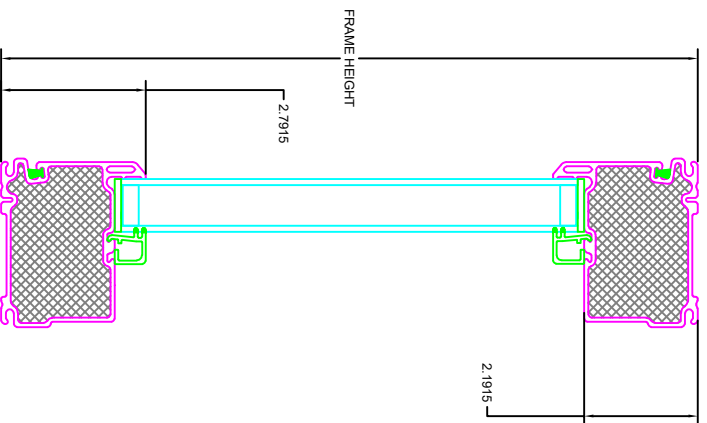

HEAD

VERTICAL SECTION