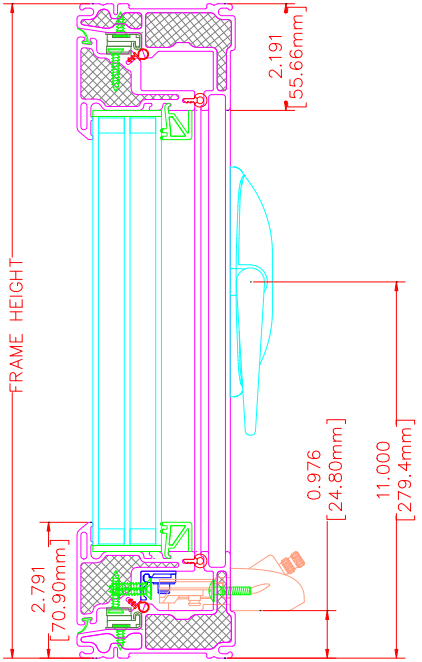

HEAD

SILL

VERTICAL SECTION

HORIZONTAL SECTION

EnerLux
WINDOWS & DOORS

EnerLux Windows &
Doors
1530 Pine Avenue
Crete, NE 68333
402-205-3055

Design concepts and information may not be reproduced, used or disclosed without written permission from EnerLux Windows & Doors.

Size:	1:1	Item:	Casement
Date:	12/20/20	Drawing:	Cross Section
Drawn By:	L.Mendez	Additional:	Triple Pane