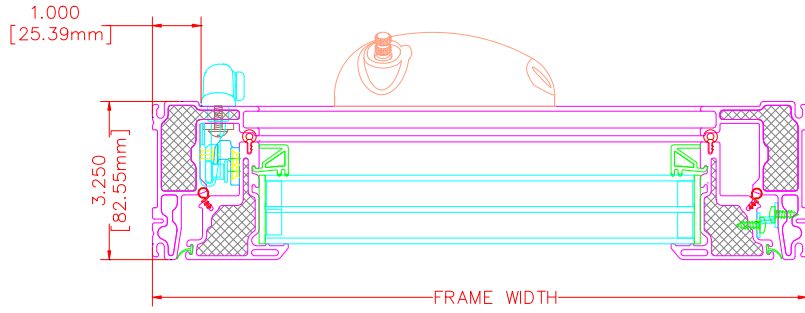

HEAD

SILL

VERTICAL SECTION

HORIZONTAL SECTION

EnerLux
WINDOWS & DOORS

EnerLux Windows &
Doors
1530 Pine Avenue
Crete, NE 68333
402-205-3055

Design concepts and information may not be reproduced, used or disclosed without written permission from EnerLux Windows & Doors.

Size:	1:1	Item:	Casement
Date:	12/20/20	Drawing:	Cross Section
Drawn By:	L.Mendez	Additional:	Triple Pane