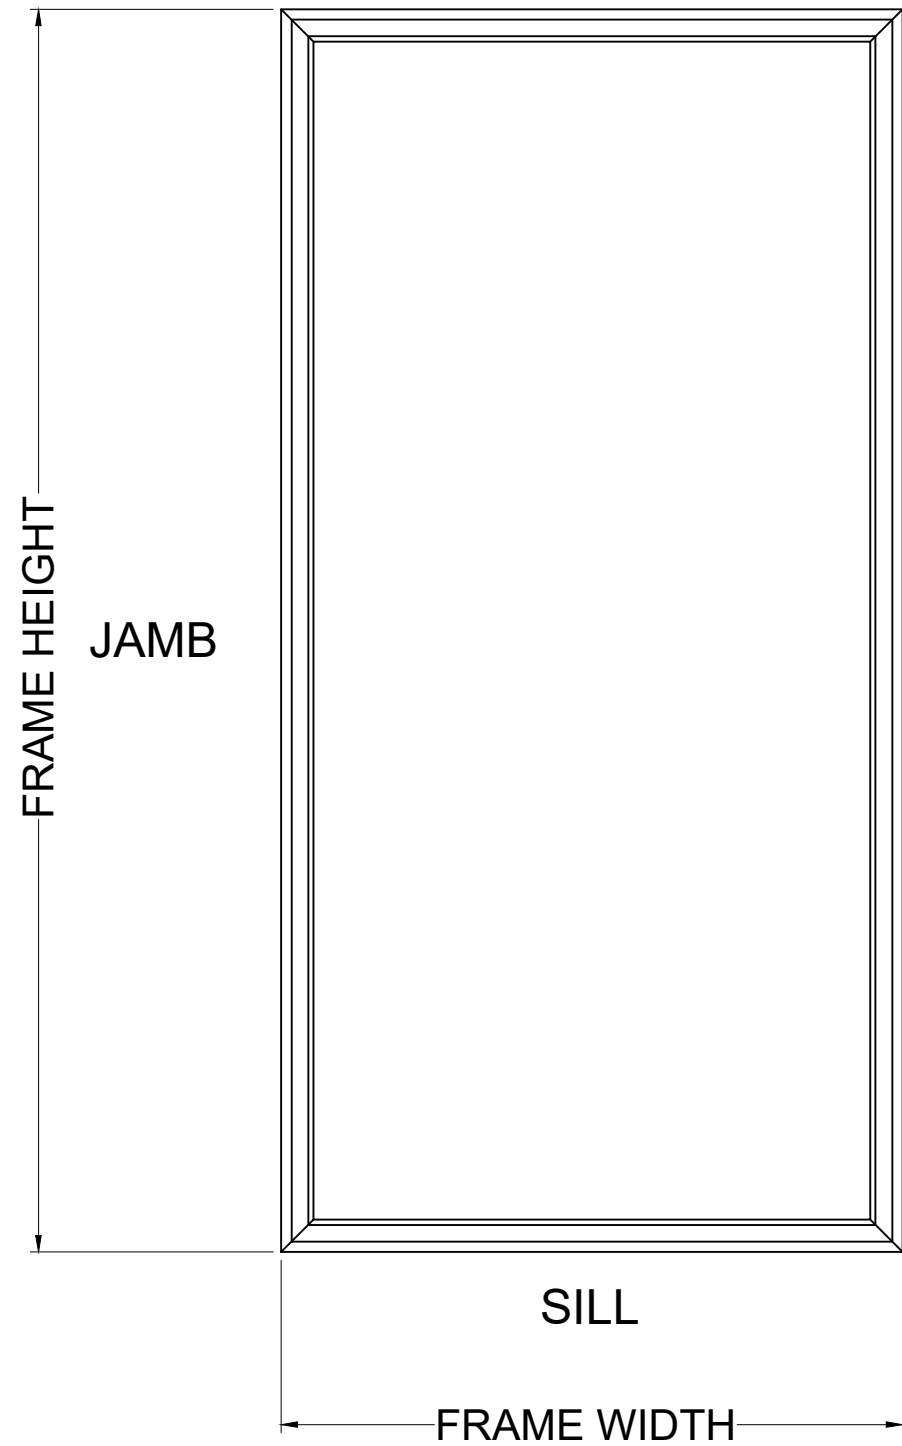

HEAD

HEAD

JAMB

JAMB

JAMB

EXTERIOR
VIEW

INTERIOR
VIEW

SILL

| | | | |
|-----------|------------|-------------|-----------|
| Size: | 1:5 | Item: | Picture |
| Date: | 09/01/2017 | Drawing: | Elevation |
| Drawn By: | PAV | Additional: | |