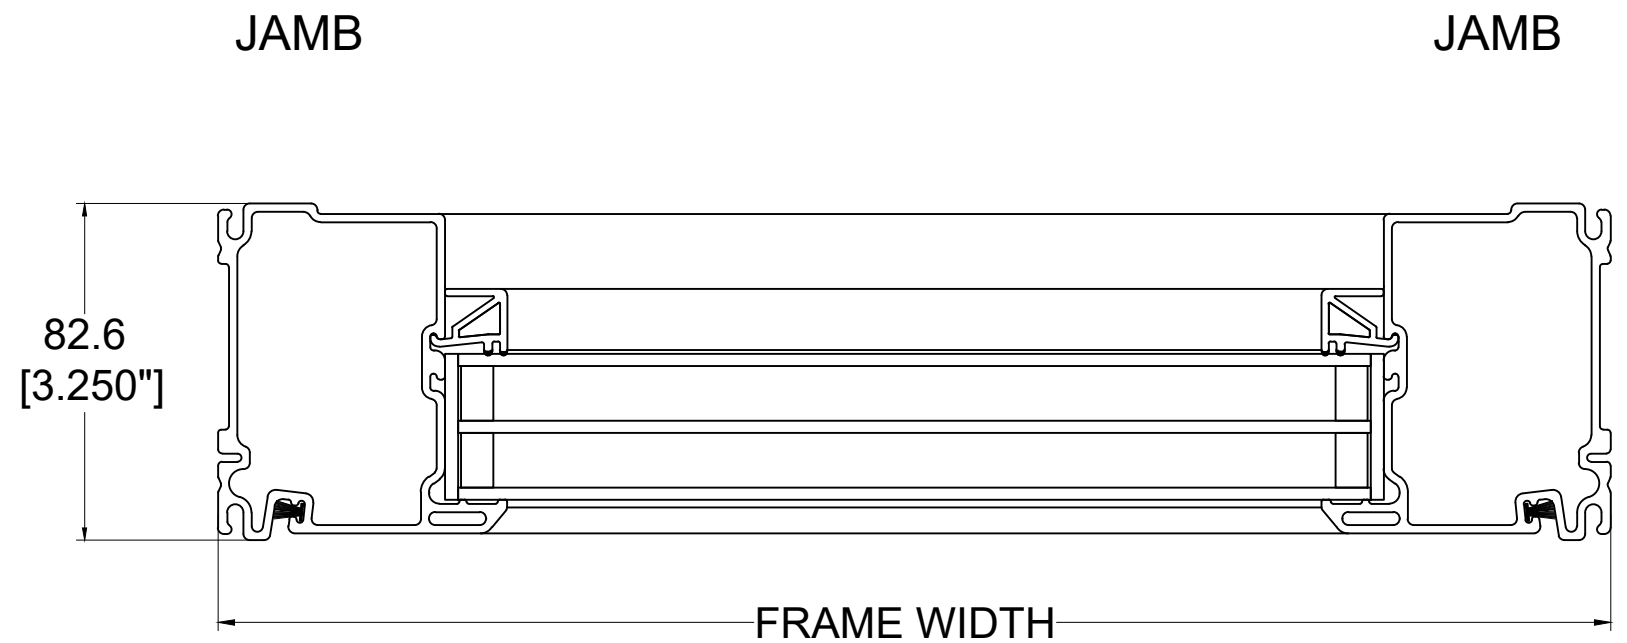

HORIZONTAL SECTION

EnerLux Windows & Doors
1530 Pine Avenue
Crete, NE 68333
402-205-3055

Design concepts and information may not be reproduced, used or disclosed without written permission from EnerLux Windows & Doors.

Size:	Full	Item:	Fixed Casement
Date:	09/01/2017	Drawing:	Cross Section
Drawn By:	PAV	Additional:	Triple Pane