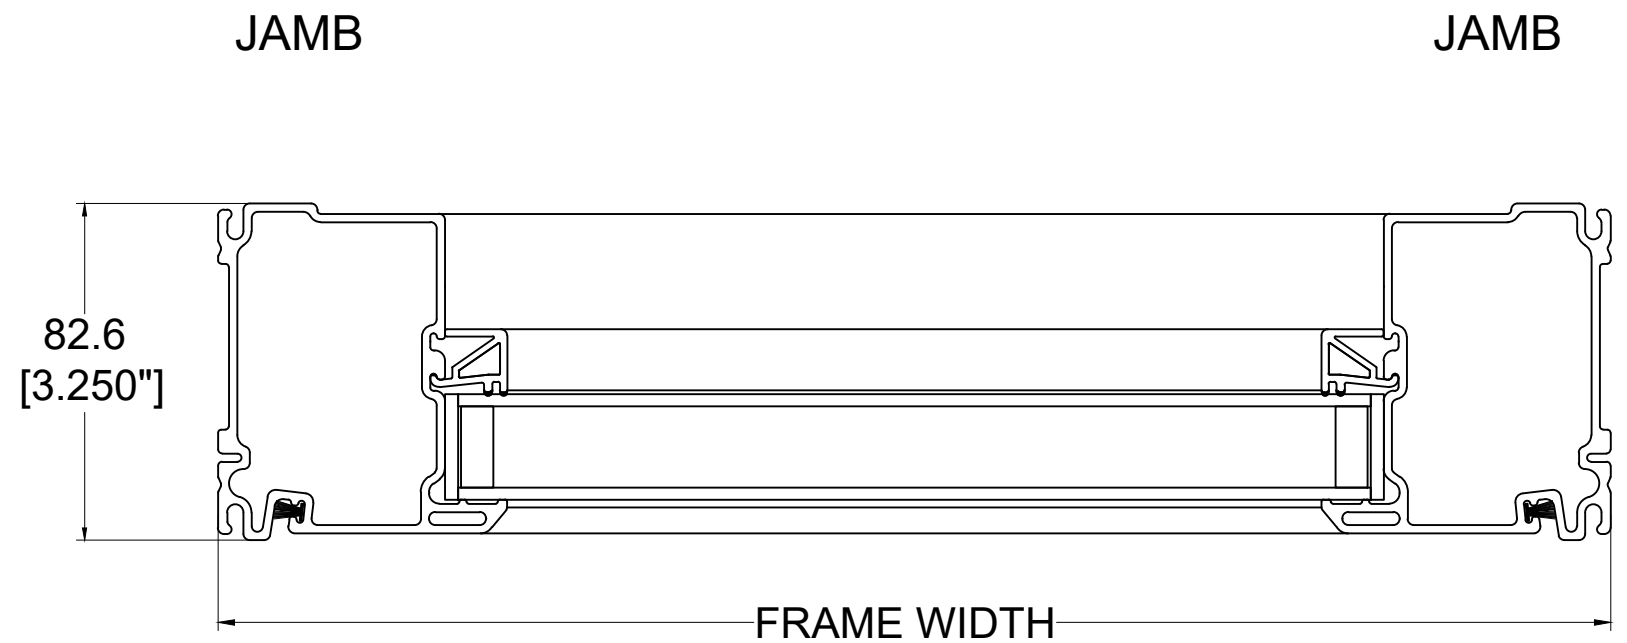

HORIZONTAL SECTION

EnerLux Windows & Doors
1530 Pine Avenue
Crete, NE 68333
402-205-3055

Design concepts and information may not be reproduced, used or disclosed without written permission from EnerLux Windows & Doors.

Size:	Full	Item:	Fixed Caement
Date:	09/01/2017	Drawing:	Cross Section
Drawn By:	PAV	Additional:	Double Pane