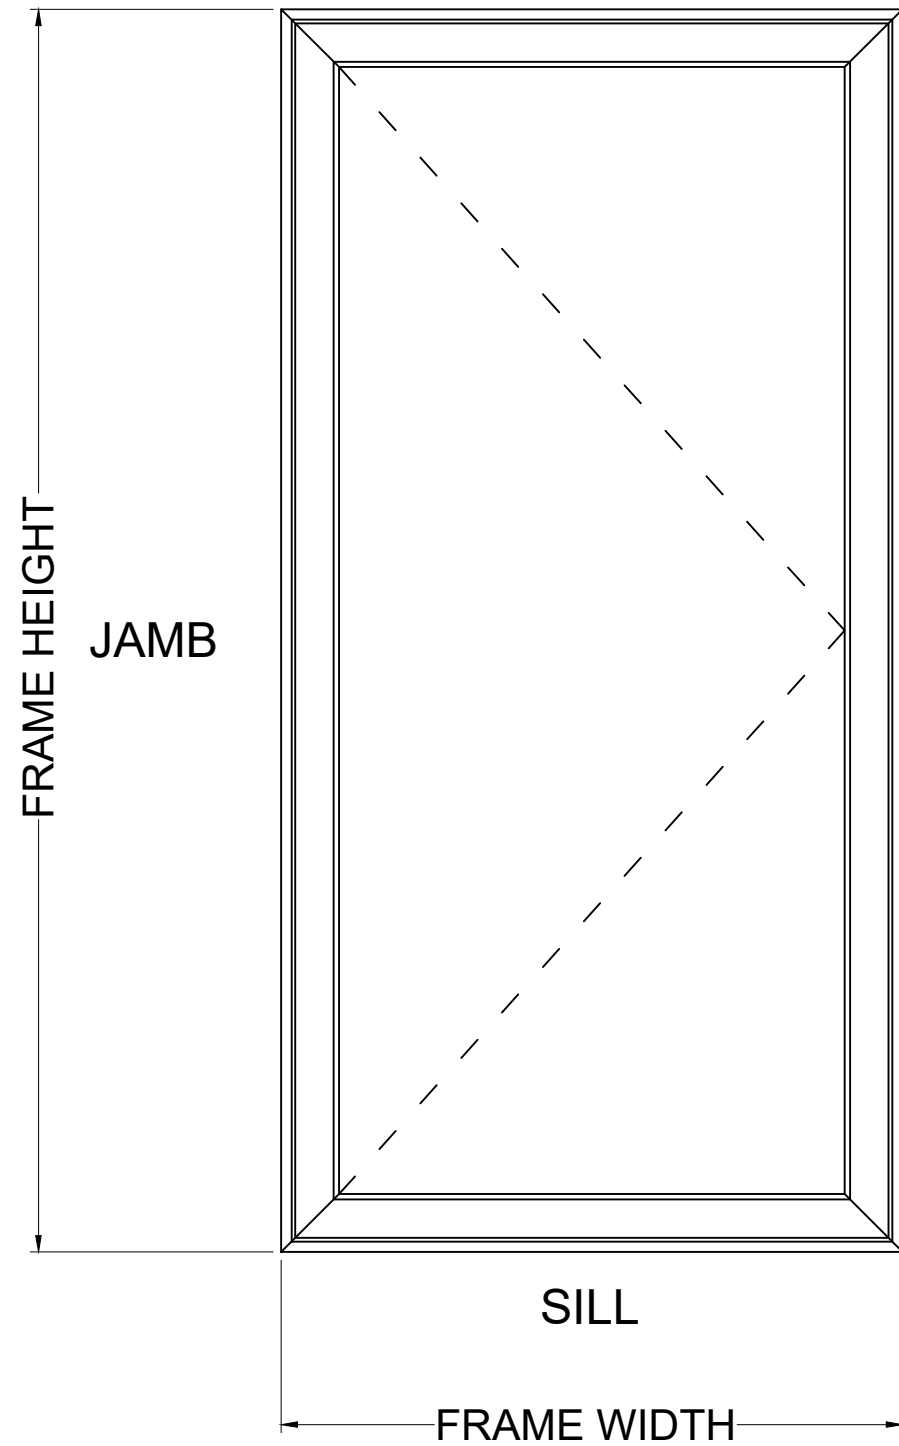

HEAD

HEAD

JAMB

EXTERIOR
VIEW